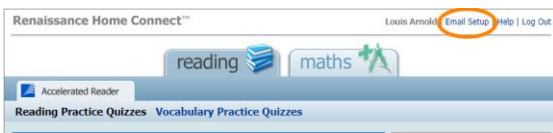

You have the option to receive email notifications at home or at work when your child has completed an Accelerated Reader quiz.