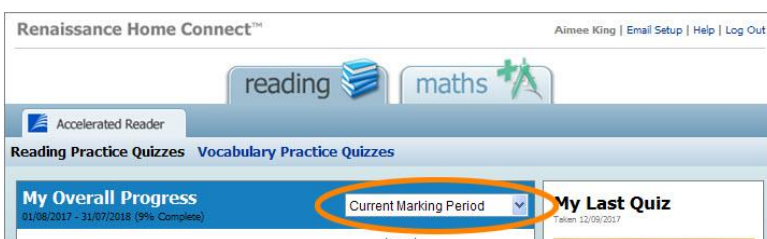

The screenshot shows the 'Email Setup' form in Renaissance Home Connect. The form is titled 'Email Setup' and 'Share Results and Progress'. It contains the following fields and options:

- **First Name:** A text input field with a note: 'First Name may be shared with your teacher.'
- **Email:** A text input field.
- **Retype Email:** A text input field.
- **Add:** A button to submit the form. A note below it says: 'An invitation email will be sent to this person when you click Add. They will need to respond and accept before more emails will be sent.'
- **Done:** A button at the top and bottom of the form.

Your child's progress toward reading targets can be monitored by either marking period or school year by using the drop-down menu.