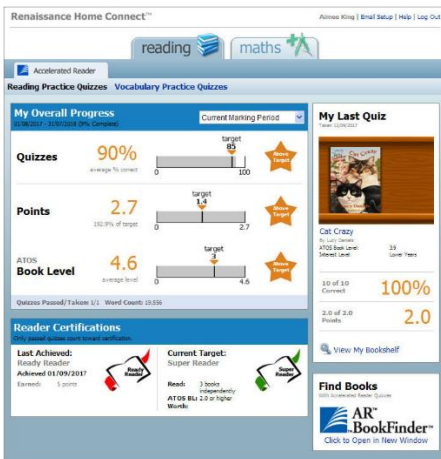

RENAISSANCE®

Parent's Guide to Renaissance Home Connect

Renaissance Home Connect is a tool that connects the school and home to keep parents informed of their child's progress in Accelerated Reader and encourages the child to practice reading at home.

Accelerated Reader Progress

Accelerated Reader progress includes average percentage correct on quizzes, number of points earned and results on the last quiz.

You have the option to receive email notifications at home or at work when your child has completed an Accelerated Reader quiz.